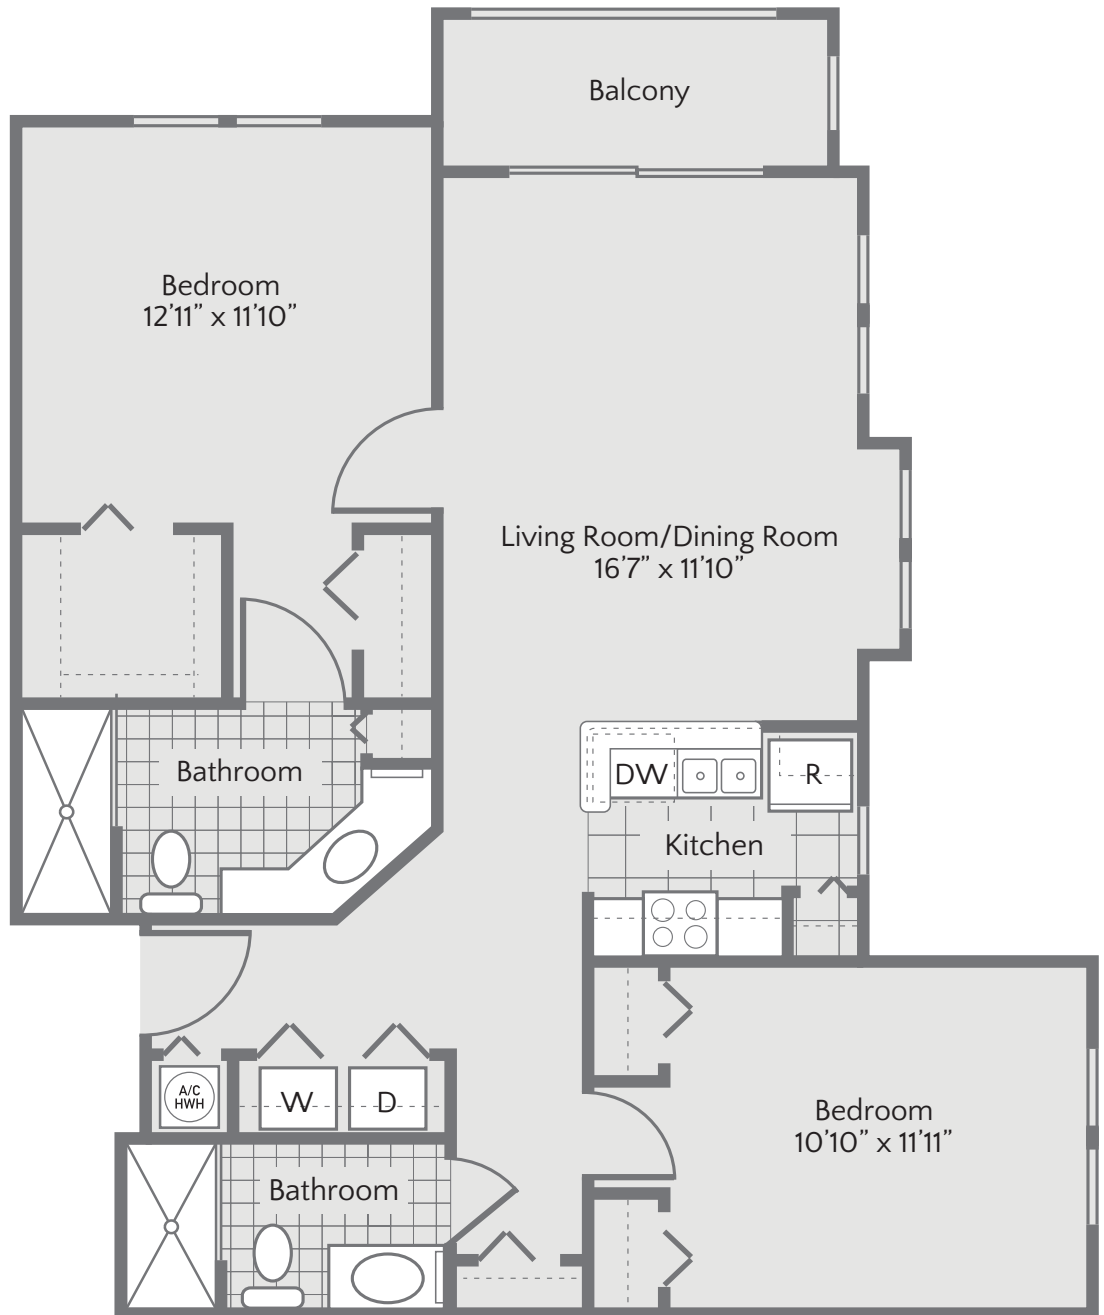

WORTH AVENUE

1 BEDROOM
1 BATH
BALCONY

640 SF

To tour an available residence call (561) 593-3408.

Floorplans are artist's rendering. All dimensions are approximate. Actual product and specifications may vary in dimension or detail. Not all features are available in every apartment. Prices and availability are subject to change. Please see a representative for details.

LANTANA

1 BEDROOM
1.5 BATH
BALCONY

714 SF

To tour an available residence call (561) 593-3408.

THE ATLANTIC

2 BEDROOM
2 BATH
BALCONY

943 SF

To tour an available residence call (561) 593-3408.

Floorplans are artist's rendering. All dimensions are approximate. Actual product and specifications may vary in dimension or detail. Not all features are available in every apartment. Prices and availability are subject to change. Please see a representative for details.

OCEAN AVENUE

2 BEDROOM
2 BATH
BALCONY

1018 SF

To tour an available residence call (561) 593-3408.

Floorplans are artist's rendering. All dimensions are approximate. Actual product and specifications may vary in dimension or detail. Not all features are available in every apartment. Prices and availability are subject to change. Please see a representative for details.