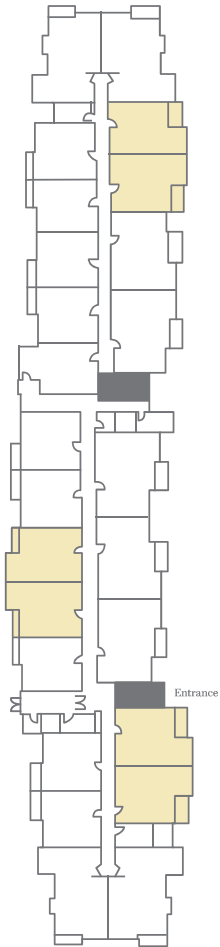

The ensuing pages highlight the floor plan styles available at The Residences. Each is truly a space worth calling home.

To arrange a private tour of available residences, we invite you to call (561) 593-3408.

WORTH AVENUE

1 BEDROOM
1 BATH
BALCONY

640 SF

To tour an available residence call (561) 593-3408.

Floorplans are artist's rendering. All dimensions are approximate. Actual product and specifications may vary in dimension or detail. Not all features are available in every apartment. Prices and availability are subject to change. Please see a representative for details.

LANTANA

1 BEDROOM
1.5 BATH
BALCONY

714 SF

To tour an available residence call (561) 593-3408.

THE ATLANTIC

2 BEDROOM
2 BATH
BALCONY

943 SF

To tour an available residence call (561) 593-3408.

Floorplans are artist's rendering. All dimensions are approximate. Actual product and specifications may vary in dimension or detail. Not all features are available in every apartment. Prices and availability are subject to change. Please see a representative for details.