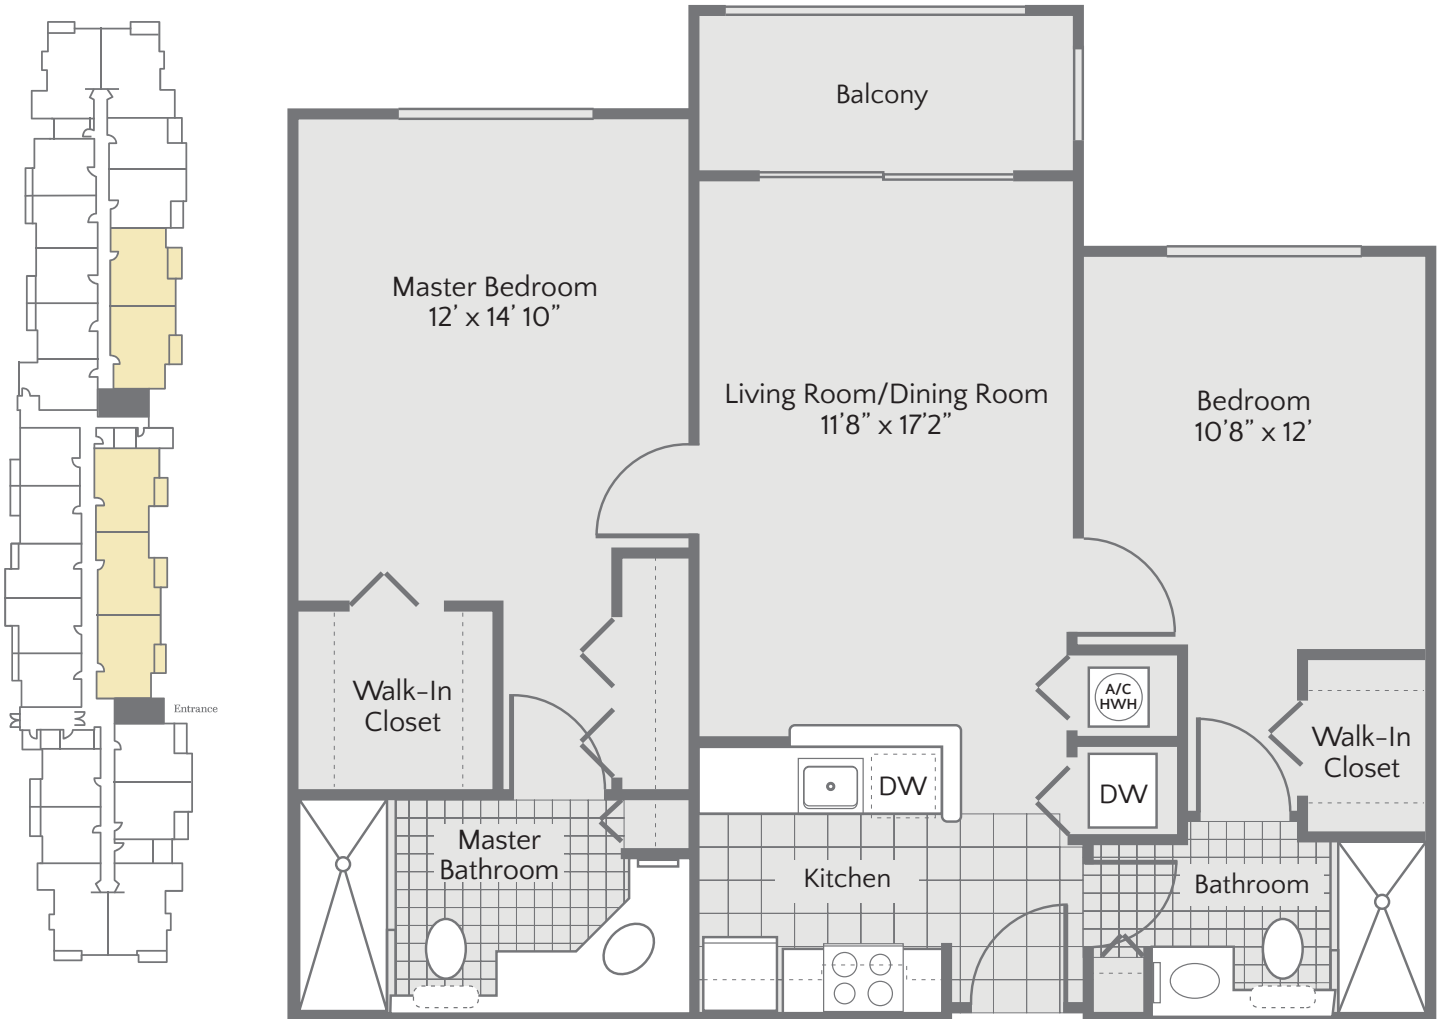

WORTH AVENUE

1 BEDROOM
1 BATH
BALCONY

640 SF

To tour an available residence call (561) 593-3408.

Floorplans are artist's rendering. All dimensions are approximate. Actual product and specifications may vary in dimension or detail. Not all features are available in every apartment. Prices and availability are subject to change. Please see a representative for details.

LANTANA

1 BEDROOM
1.5 BATH
BALCONY

714 SF

To tour an available residence call (561) 593-3408.

THE ATLANTIC

2 BEDROOM
2 BATH
BALCONY

943 SF

To tour an available residence call (561) 593-3408.

Floorplans are artist's rendering. All dimensions are approximate. Actual product and specifications may vary in dimension or detail. Not all features are available in every apartment. Prices and availability are subject to change. Please see a representative for details.

OCEAN AVENUE

2 BEDROOM
2 BATH
BALCONY

1018 SF

To tour an available residence call (561) 593-3408.

Floorplans are artist's rendering. All dimensions are approximate. Actual product and specifications may vary in dimension or detail. Not all features are available in every apartment. Prices and availability are subject to change. Please see a representative for details.