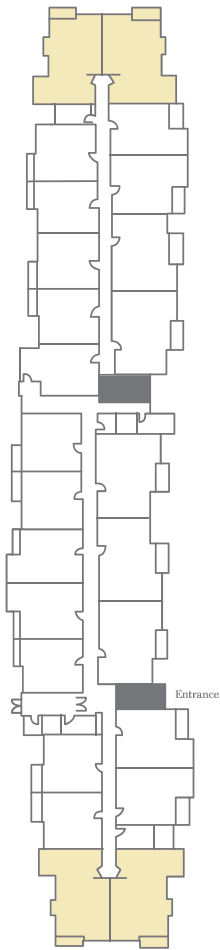

WORTH AVENUE

1 BEDROOM
1 BATH
BALCONY

640 SF

To tour an available residence call (561) 593-3408.

Floorplans are artist's rendering. All dimensions are approximate. Actual product and specifications may vary in dimension or detail. Not all features are available in every apartment. Prices and availability are subject to change. Please see a representative for details.

LANTANA

1 BEDROOM
1.5 BATH
BALCONY

714 SF

To tour an available residence call (561) 593-3408.

THE ATLANTIC

2 BEDROOM
2 BATH
BALCONY

943 SF

To tour an available residence call (561) 593-3408.

Floorplans are artist's rendering. All dimensions are approximate. Actual product and specifications may vary in dimension or detail. Not all features are available in every apartment. Prices and availability are subject to change. Please see a representative for details.

OCEAN AVENUE

2 BEDROOM
2 BATH
BALCONY

1018 SF

To tour an available residence call (561) 593-3408.

Floorplans are artist's rendering. All dimensions are approximate. Actual product and specifications may vary in dimension or detail. Not all features are available in every apartment. Prices and availability are subject to change. Please see a representative for details.