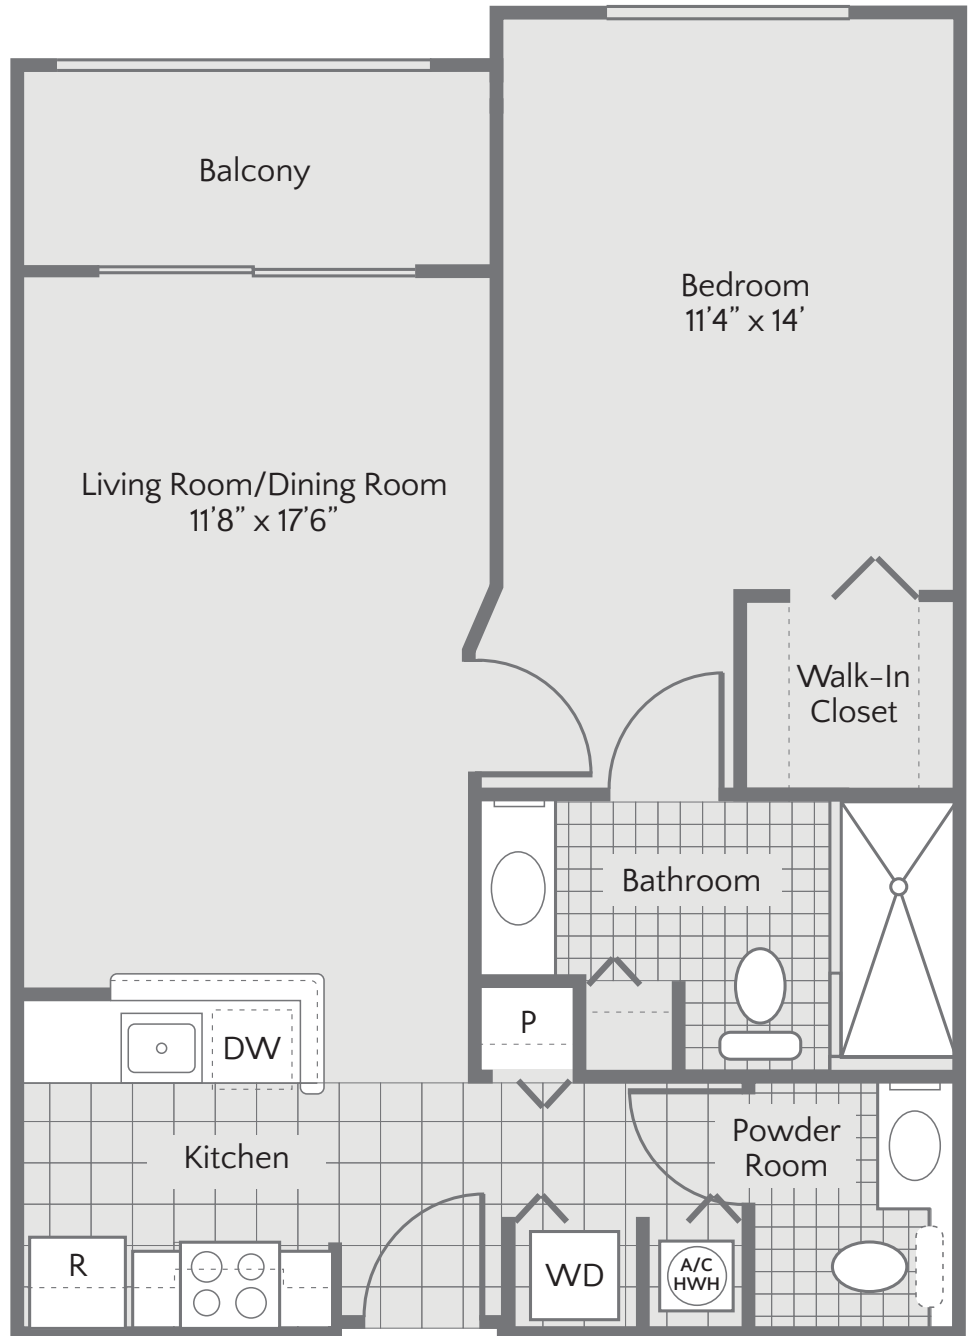

WORTH AVENUE

1 BEDROOM
1 BATH
BALCONY

640 SF

To tour an available residence call (561) 593-3408.

Floorplans are artist's rendering. All dimensions are approximate. Actual product and specifications may vary in dimension or detail. Not all features are available in every apartment. Prices and availability are subject to change. Please see a representative for details.

LANTANA

1 BEDROOM
1.5 BATH
BALCONY

714 SF

To tour an available residence call (561) 593-3408.

THE ATLANTIC

2 BEDROOM
2 BATH
BALCONY

943 SF

To tour an available residence call (561) 593-3408.

Floorplans are artist's rendering. All dimensions are approximate. Actual product and specifications may vary in dimension or detail. Not all features are available in every apartment. Prices and availability are subject to change. Please see a representative for details.

OCEAN AVENUE

2 BEDROOM
2 BATH
BALCONY

1018 SF

To tour an available residence call (561) 593-3408.

Floorplans are artist's rendering. All dimensions are approximate. Actual product and specifications may vary in dimension or detail. Not all features are available in every apartment. Prices and availability are subject to change. Please see a representative for details.