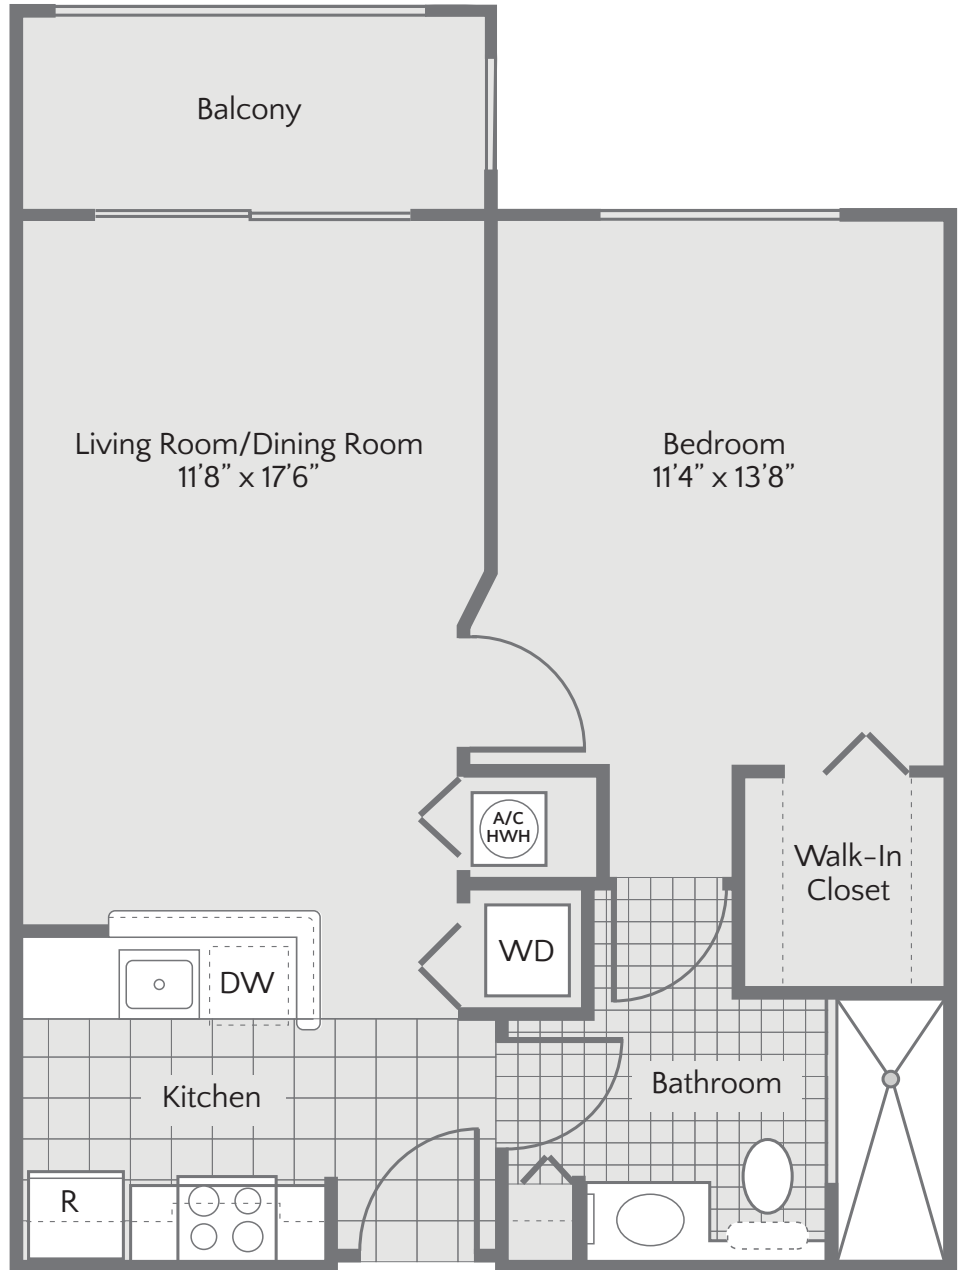

The ensuing pages highlight the floor plan styles available at The Residences. Each is truly a space worth calling home.

To arrange a private tour of available residences, we invite you to call (561) 593-3408.

WORTH AVENUE

1 BEDROOM
1 BATH
BALCONY

640 SF

To tour an available residence call (561) 593-3408.

Floorplans are artist's rendering. All dimensions are approximate. Actual product and specifications may vary in dimension or detail. Not all features are available in every apartment. Prices and availability are subject to change. Please see a representative for details.

LANTANA

1 BEDROOM
1.5 BATH
BALCONY

714 SF

To tour an available residence call (561) 593-3408.

THE ATLANTIC

2 BEDROOM
2 BATH
BALCONY

943 SF

To tour an available residence call (561) 593-3408.

Floorplans are artist's rendering. All dimensions are approximate. Actual product and specifications may vary in dimension or detail. Not all features are available in every apartment. Prices and availability are subject to change. Please see a representative for details.