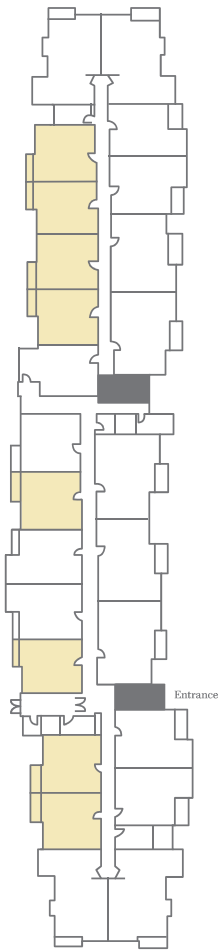

The ensuing pages highlight the floor plan styles available at The Residences. Each is truly a space worth calling home.

To arrange a private tour of available residences, we invite you to call (561) 593-3408.

WORTH AVENUE

1 BEDROOM
1 BATH
BALCONY

640 SF

To tour an available residence call (561) 593-3408.

Floorplans are artist's rendering. All dimensions are approximate. Actual product and specifications may vary in dimension or detail. Not all features are available in every apartment. Prices and availability are subject to change. Please see a representative for details.

LANTANA

1 BEDROOM
1.5 BATH
BALCONY

714 SF

To tour an available residence call (561) 593-3408.

THE ATLANTIC

2 BEDROOM
2 BATH
BALCONY

943 SF

To tour an available residence call (561) 593-3408.

Floorplans are artist's rendering. All dimensions are approximate. Actual product and specifications may vary in dimension or detail. Not all features are available in every apartment. Prices and availability are subject to change. Please see a representative for details.